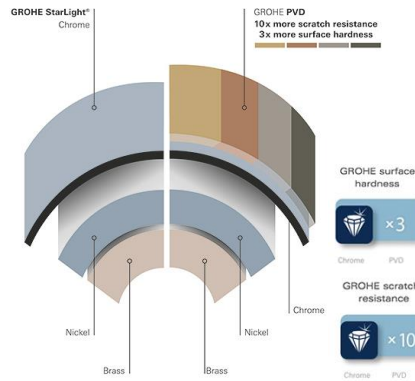

PROJECT		REF		REV	ITEM CODE	
LOCATION		DATE			PAGE	

SANITARY WARE SPECIFICATION SHEET

GROHE GRANDERA

TOMORROW'S GRAND STYLE

The GROHE Grandera collection is both a homage to an age of grandeur long past and an affirmation of modern sensibility, combining the highest standards of quality and craftsmanship with a love of detail and comfort.

Stylistically, the Grandera collection can be combined with a wide range of bathroom furnishings, with the added flexibility of two colors – chrome and chrome / gold.

GROHE SilkMove cartridge technology for smooth handling

This premium tap comes with a continuously variable water temperature and volume adjustment technology, ensuring effortless lever operation even after years of use.