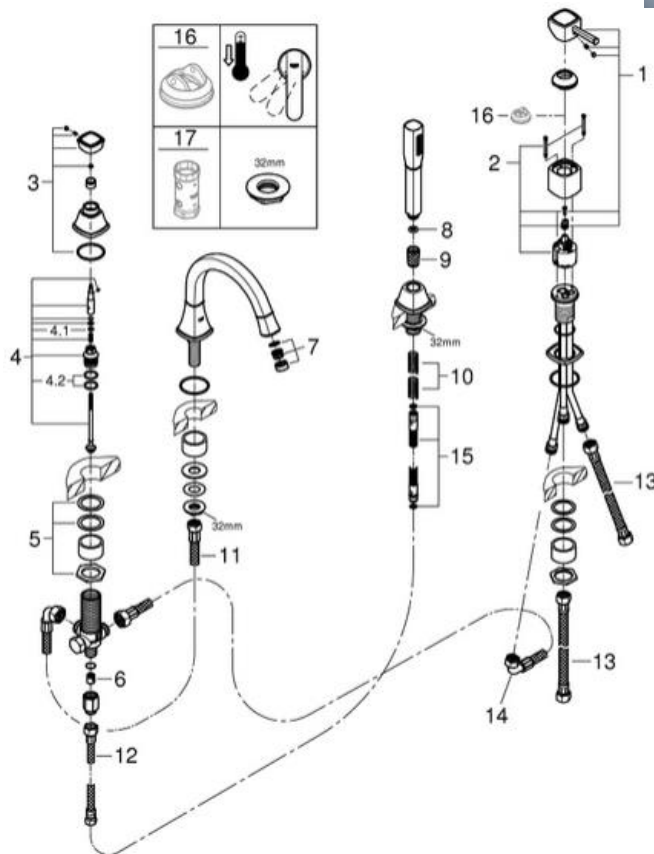

## SANITARY WARE SPECIFICATION SHEET

Item Descriptions	GROHE (Germany) "Grandera" 4-hole single-lever bath combination	Illustration/ Drawing
Dimensions	L214 x W500 x H255 mm	 
Model	19936000	
Finish / Material	Chrome Plated	
Country of origin	Germany	
Manufacturer	GROHE Limited	
Supplier	Acme Sanitary Ware Co. Ltd Mr. Eric Wong/ Mr. Don Yuen	
Contact Tel/Fax E-mail Website	(852) 2388-7171 / (852) 2710-8012 acme@acmesanitary.com.hk www.acmesanitary.com.hk	

This premium tap comes with a continuously variable water temperature and volume adjustment technology, ensuring effortless lever operation even after years of use.

Pos.-nr.	Prod. description	Order-nr.
1	Lever	46833000
2	Cartridge	46048000
3	Diverter knob	48216000
4	Diverter	45443000
4.1	Sealing washer $\varnothing 6 \times \varnothing 2$	0128300M
4.2	Sealing washer	0120500M
5	Replacement kit for shank fastening	45444000
6	Non-return valve	08565000
7	Mousseur	13941000
8	Dirt strainer	0700200M
9	Cone nut	08864000
10	Compression spring	00869000
11	Tube	48018000
12	Tube	07300000
13	Tube	07227000
14	Tube	48017000
15	Temperature limiter	46375000*