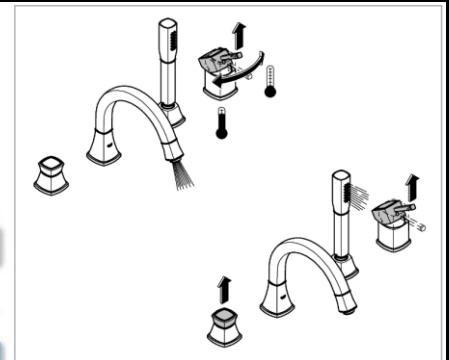

PROJECT		REF		REV	ITEM CODE	
LOCATION		DATE			PAGE	

SANITARY WARE SPECIFICATION SHEET

GROHE GRANDERA

TOMORROW'S GRAND STYLE

The GROHE Grandera collection is both a homage to an age of grandeur long past and an affirmation of modern sensibility, combining the highest standards of quality and craftsmanship with a love of detail and comfort.

Stylistically, the Grandera collection can be combined with a wide range of bathroom furnishings, with the added flexibility of two colors – chrome and chrome / gold.

GROHE SilkMove cartridge technology for smooth handling

This premium tap comes with a continuously variable water temperature and volume adjustment technology, ensuring effortless lever operation even after years of use.